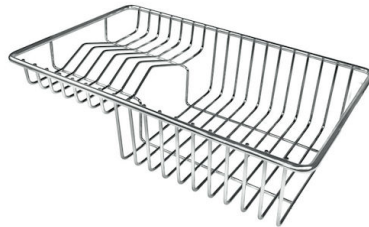

## OPTIONAL ACCESSORIES

**Chopping board**  
8644 034

**Stainless steel plate rack**  
8100 154  
\* only in combination with the accessory  
8644 034

**Stainless steel perforated pan**  
8154 000  
\* only in combination with the accessory  
8644 034

**Twin Chopping Board**  
8644 102

**Stainless Steel dishes holder**  
8100 303  
\* only in combination with the accessory  
8644 102

**Stainless steel perforated pan**  
8151 000  
\* only in combination with the accessory  
8644 102